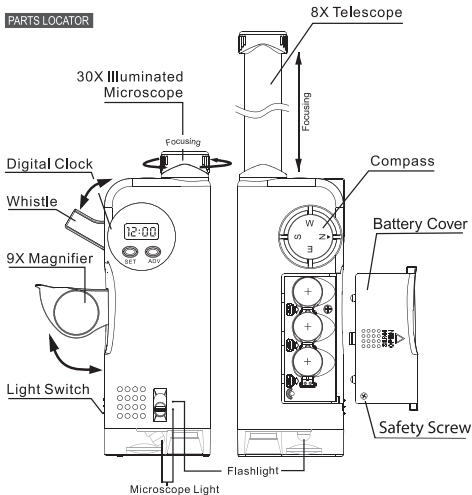

# CARSON®

CP-11

## X-SCOPE™

7-FUNCTION OPTICAL TOOL

LIFETIME LED, NEVER NEEDS REPLACING.

The Carson CP-11 X-Scope™ is a versatile exploration tool that is designed for both indoor and outdoor adventures. It makes a great companion for camping trips, nature walks, sleepovers and long car rides!

### PARTS LOCATOR