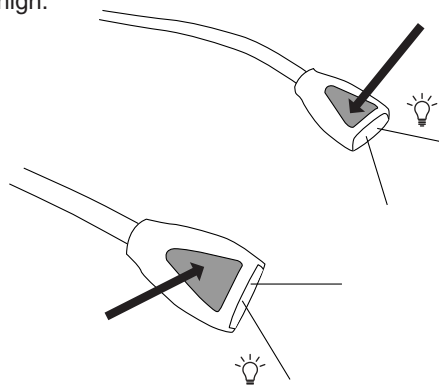

Brightness Setting:	High / Low	Dimensions:	7.5" x 1.9" x 11.7"
Illumination:	COB LEDs	Batteries:	3 AAA (not included)
Weight:	0.331 lbs		

INSTALLING BATTERIES

1. Remove battery door.

2. Insert 3 AAA batteries in the correct polarity, then reattach battery door.

USING NECKLIGHT

1. Place NeckLight around neck and adjust to desired position.
2. Each arm is equipped with its own light. For brightness levels, press once for low and twice for high.

Note: Flexible NeckLight has many uses. Perfect as a reading light, craft light, work light, indoor/outdoor activity light and so much more. Simply wrap around an object and focus light where needed.