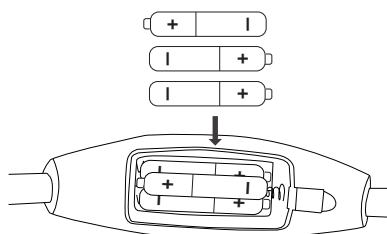

Brightness Setting:	High / Low	Dimensions:	7.5" x 1.9" x 11.7"
Illumination:	COB LEDs	Batteries:	3 AAA (not included)
Weight:	0.331 lbs		

INSTALLING BATTERIES

1. Remove battery door.

2. Insert 3 AAA batteries in the correct polarity, then reattach battery door.

USING NECKLIGHT

1. Place NeckLight around neck and adjust to desired position.
2. Each arm is equipped with its own light. For brightness levels, press once for low and twice for high.

Note: Flexible NeckLight has many uses. Perfect as a reading light, craft light, work light, indoor/outdoor activity light and so much more. Simply wrap around an object and focus light where needed.