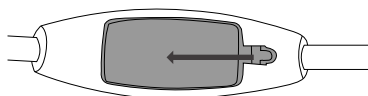

CARSON[®]

NeckLight™

NL-10

With Ultrabright COB LEDs

Congratulations on selecting your new Carson NeckLight™! In order to achieve optimum performance, please follow instructions for proper use and care.

PRODUCT SPECIFICATION

Brightness Setting:	High / Low	Dimensions:	7.5" x 1.9" x 11.7"
Illumination:	COB LEDs	Batteries:	3 AAA (not included)
Weight:	0.331 lbs		

INSTALLING BATTERIES

1. Remove battery door.

2. Insert 3 AAA batteries in the correct polarity, then reattach battery door.